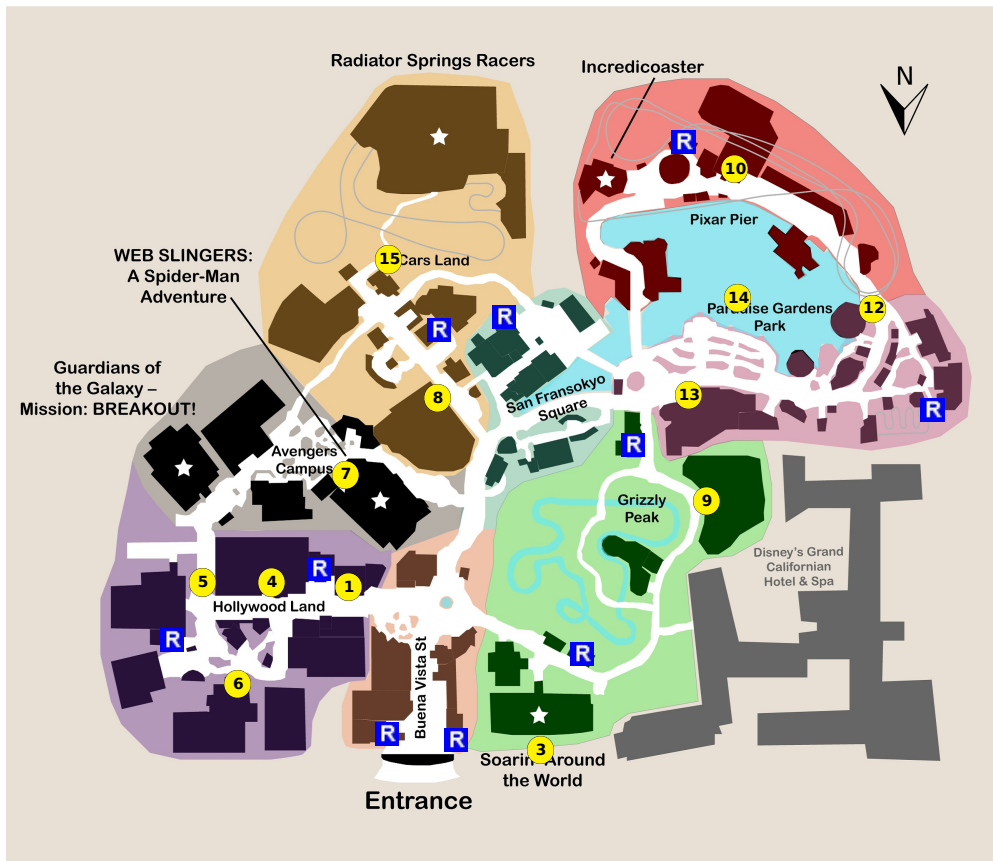

and lots more, subscribe at <https://touringplans.com/join>.

PARK
Disney California
Adventure Park

Starts at Main
Entrance

**A Premium Touring Plan from
TouringPlans.com**
*Viewed on September 8,
2024*

PLAN SUMMARY

This touring plan is for parents with children 40" tall and smaller that plan to arrive around 11 AM. If the plan calls for you to experience an attraction that does not interest you, simply skip it and proceed with the plan. If you have kids who aren't eligible to ride, try switching off. This touring plan includes most of the amusement park rides on Paradise Gardens Park and Pixar Pier. If you're short on time or wish to allocate more of the day to DCA's theatrical attractions, forgo a few of the slow-loading rides.

Your Plan Steps

STEP

1) Disney Junior Dance Party!

Showtimes: 11:15am, 12:15pm, 2:00pm, 3:00pm, 4:00pm

2) Rest

**** Staying inside the park**

Notes: Eat lunch. Obtain a World of Color virtual queue spot in the official Disneyland app at 12:00 PM.

3) Soarin' Around the World

4) Turtle Talk with Crush

Showtimes: 8:30am, 9:30am, 10:30am, 11:30am, 12:30pm, 1:30pm, 2:30pm, 3:30pm, 4:30pm, 5:30pm, 6:30pm, 7:30pm, 8:30pm, 9:30pm

5) Animation Academy

Showtimes: 9:00am, 9:30am, 10:00am, 10:30am, 11:00am, 11:30am, 12:00pm, 12:30pm, 1:00pm, 1:30pm, 2:00pm, 2:30pm, 3:00pm, 3:30pm, 4:00pm, 4:30pm, 5:00pm, 5:30pm, 6:00pm, 6:30pm, 7:00pm, 7:30pm, 8:00pm, 8:30pm, 9:00pm, 9:30pm