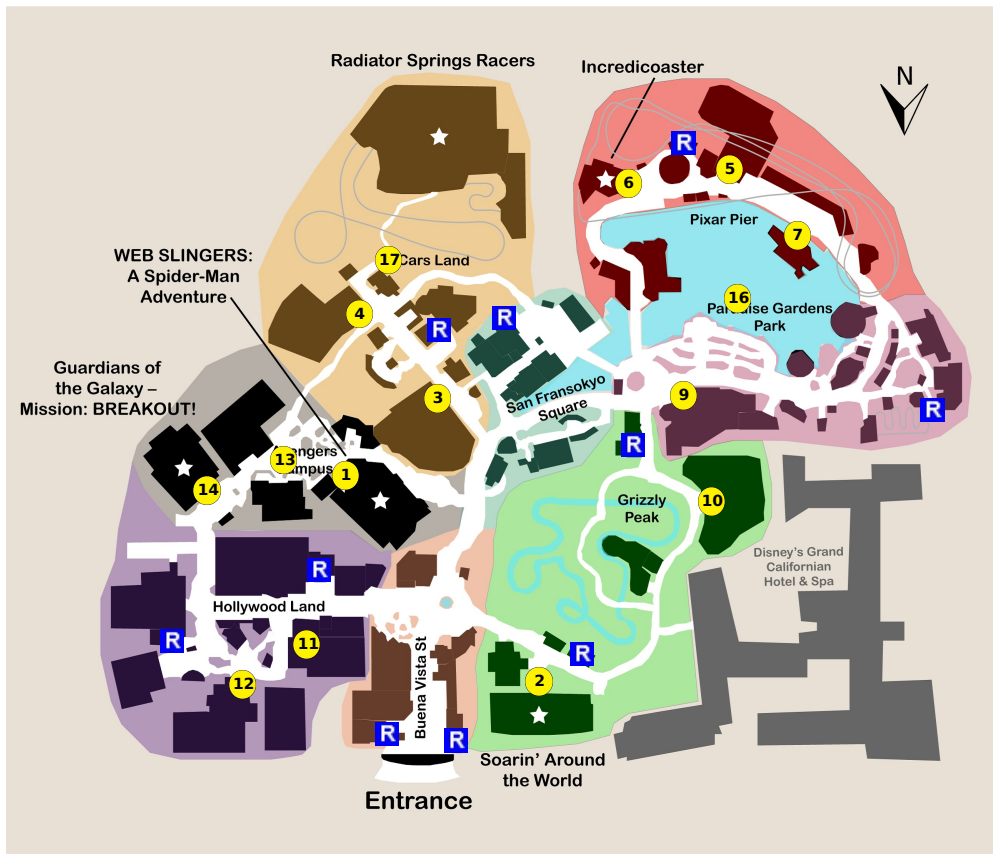

and lots more, subscribe at <https://touringplans.com/join>.

PARK
Disney California
Adventure Park

Starts at Main
Entrance

A Premium Touring Plan from
TouringPlans.com
Viewed on September 8,
2024

PLAN SUMMARY

This plan is designed for families that include adults, teens, small children, and seniors. It includes the best family attractions in Disney California Adventure like Soarin' Around the World, Radiator Springs Racers and more.

Your Plan Steps

STEP

1) WEB SLINGERS: A Spider-Man Adventure

2) Soarin' Around the World

3) Mater's Junkyard Jamboree

4) Luigi's Rollickin' Roadsters

5) Toy Story Midway Mania!

6) Incredicoaster

13) The Amazing Spider-Man!

Showtimes: 2:20pm, 2:50pm, 3:30pm, 4:10pm

14) Guardians of the Galaxy - Mission: BREAKOUT!

15) Eat dinner

**** Staying inside the park**

16) World of Color

Showtimes: 8:30pm, 9:45pm