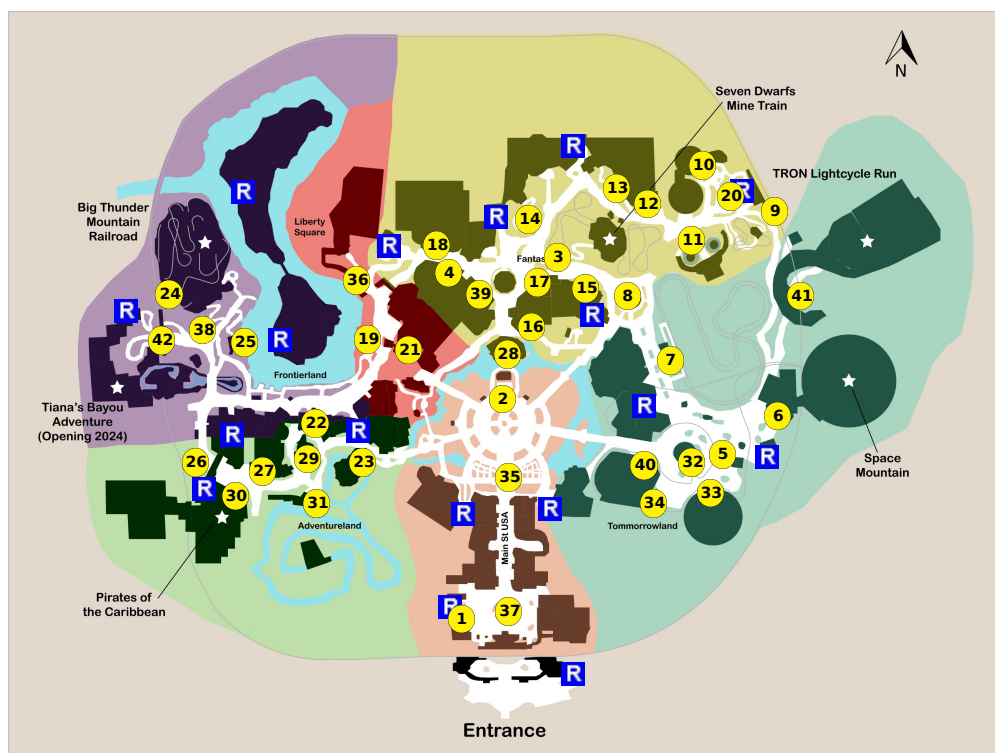

and lots more, subscribe at <https://touringplans.com/join>.

PARK
Magic Kingdom

A Premium Touring Plan from TouringPlans.com
Viewed on November 7, 2024

PLAN SUMMARY

Experience all attractions in Magic Kingdom in a single day. Obtain times for all shows so that you can fit them into your tour. This touring plan includes all current core attractions. To be included in the Ultimate Touring Plan Hall of Fame, send your name(s), tour date, and a cell phone number to ultimate@touringplans.com prior to your tour.

PLAN SUMMARY

Magic Kingdom has many attractions, and this tour may be impossible to complete on a day with short hours. **THIS PLAN WILL NOT OPTIMIZE WELL.** It includes some unusual attractions, and you will need to move faster than our software supports in order to complete the tour. As time allows, you may fit bonus attractions into your tour. **WE DO NOT RECOMMEND THAT YOU COPY AN ULTIMATE TOURING PLAN AND TRY TO ALTER IT TO MAKE A FUN DAY FOR YOUR FAMILY.**

18) "it's a small world"

19) Liberty Square Riverboat

20) Casey Jr. Splash 'N' Soak Station

21) The Hall of Presidents

22) Country Bear Musical Jamboree

23) Swiss Family Treehouse

24) Walt Disney World Railroad - Frontierland

Showtime: 5:00pm

38) Big Thunder Mountain Railroad

39) Mickey's PhilharMagic

40) Monsters, Inc. Laugh Floor

41) TRON Lightcycle / Run

42) Tiana's Bayou Adventure

Lightning Lane required for this attraction!