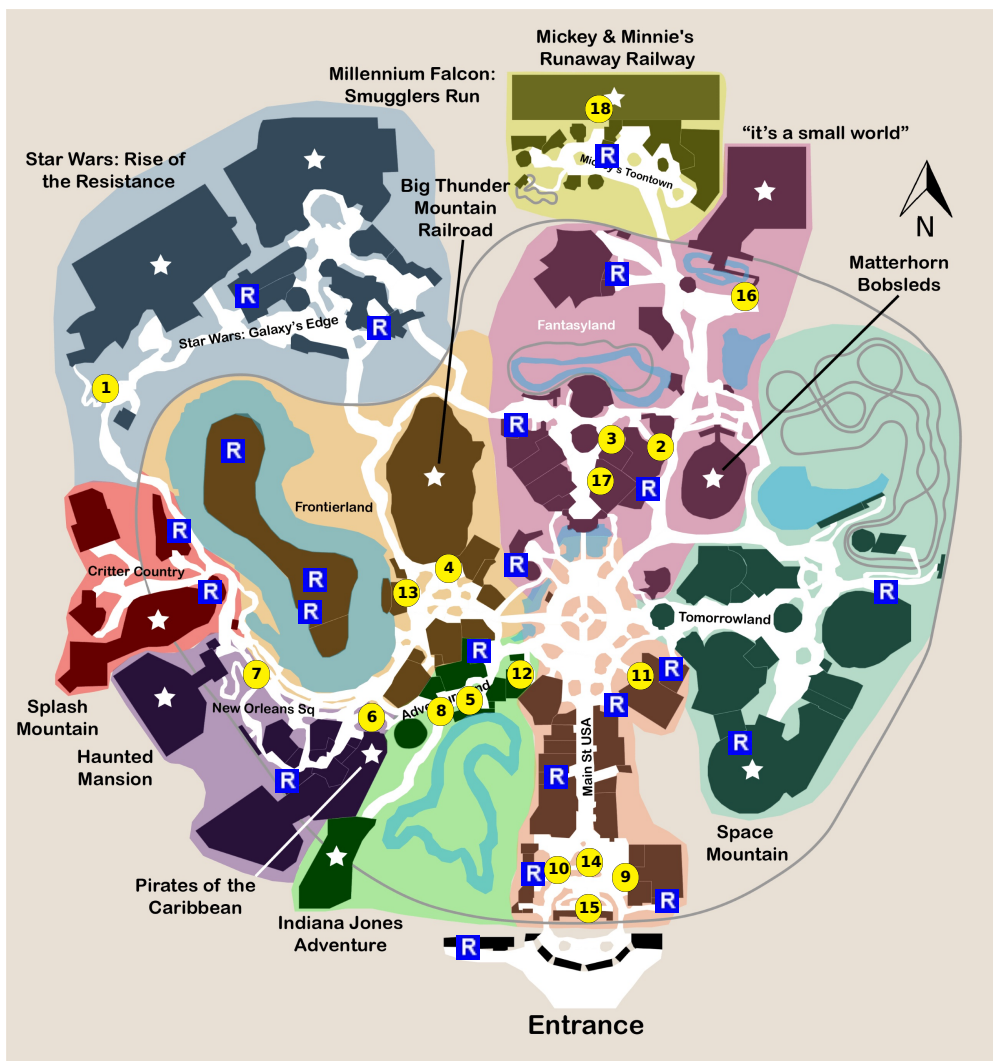

and lots more, subscribe at <https://touringplans.com/join>.

**PARK**  
Disneyland  
Park

Starts at Main  
Entrance

**A Premium Touring Plan from  
TouringPlans.com**  
*Viewed on September 8, 2024*

### **PLAN SUMMARY**

A one-day, comprehensive touring plan of the Disneyland that includes the most popular attractions as determined by seniors in the TouringPlans.com surveys.

### **PLAN SUMMARY**

Each attraction in the touring plan carries an Unofficial Guide rating of at least four stars (out of five). The emphasis is on shows and live performances, rather than thrill rides. Walking and backtracking is kept to a minimum.

8) Indiana Jones Adventure

9) The Disneyland Story presenting Great Moments with Mr. Lincoln

10) Disneyland Band at Main Street, U.S.A.

Showtimes: 11:45am, 12:35pm, 2:10pm, 3:15pm, 4:30pm

11) Plaza Inn

Notes: Eat lunch at Plaza Inn, which is in Disneyland's central hub. Try the fried chicken!