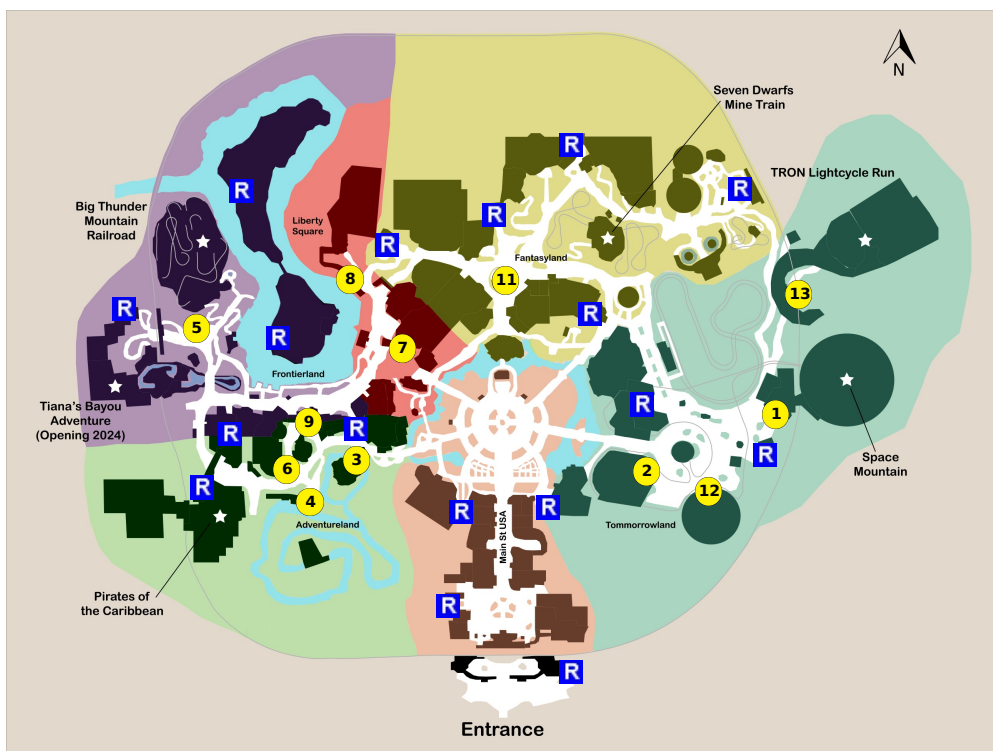

To plan your own vacation with tools like:

- Expert-created computer-optimized **premium plans** to save up to 4 hours in line per day
- **Crowd Calendar** to pick which days to visit which parks
- **Ticket Calculator** to find the cheapest authentic tickets for Walt Disney World
- **Hotel Room Views** so you can choose the best room on WDW property for your money

and lots more, subscribe at <https://touringplans.com/join>.

PARK
Magic Kingdom

A Premium Touring Plan from TouringPlans.com
Viewed on September 8, 2024

PLAN SUMMARY

From the Unofficial Guide book. This plan takes advantage of early-morning touring. Each day, you should complete the structured part of the plan by about 4 p.m. This leaves plenty of time for live entertainment. If the park is open late (after 8 p.m.), consider returning to your hotel at mid-day for a swim and a nap. Eat an early dinner outside Walt Disney World and return refreshed to enjoy the park's nighttime festivities. Attractions include the new Seven Dwarfs Mine Train, Under the Sea: Journey of the Little Mermaid, and more, plus classics like Space Mountain, and Peter Pan's Flight.

Your Plan Steps

STEP

1) Space Mountain

2) Buzz Lightyear's Space Ranger Spin

3) Swiss Family Treehouse

Notes: *Explore the Swiss Family Treehouse.*

4) Jungle Cruise

5) Big Thunder Mountain Railroad

10) Rest

**** Staying inside the park**

Notes: *Eat a late lunch*

11) Prince Charming Regal Carrousel

12) Walt Disney's Carousel of Progress

Notes: *See The Carousel of Progress.*

13) TRON Lightcycle / Run

Notes: *Get a Virtual Queue or Individual Lightning Lane reservation for TRON as soon as they're available.*