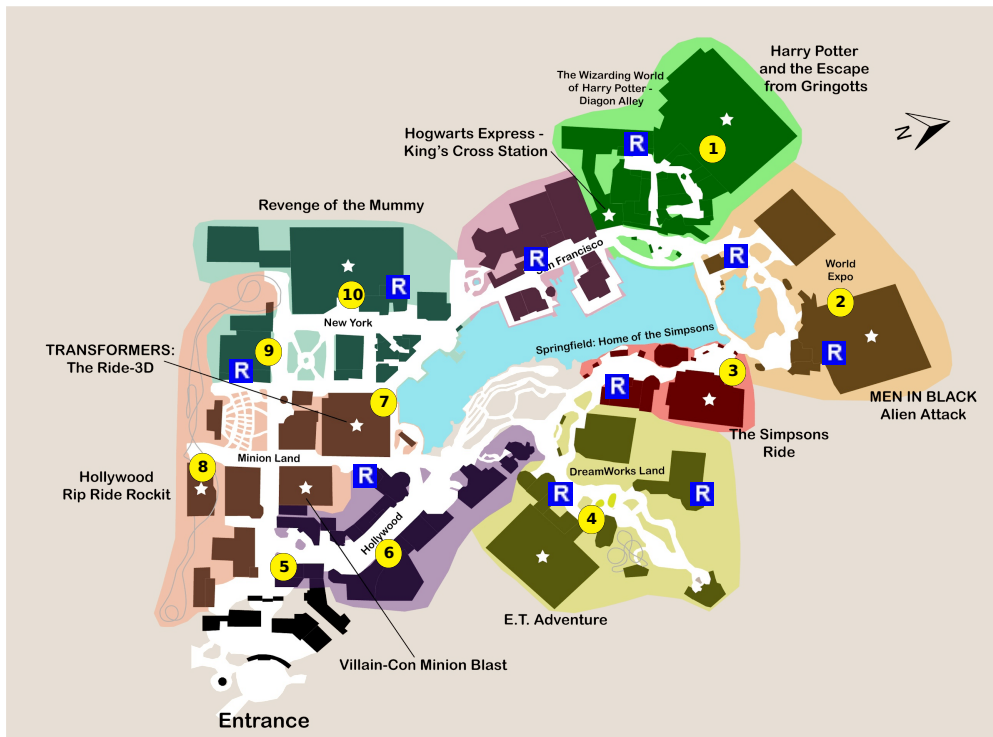

and lots more, subscribe at <https://touringplans.com/join>.

PARK
Universal Studios
Florida

Starts at Hogwarts
Express Arrival

**A Premium Touring Plan from
TouringPlans.com**
*Viewed on November 2,
2024*

PLAN SUMMARY

This plan covers The Wizarding World of Harry Potter and other major attractions in both Universal Orlando parks. Requires a Park-to-Park ticket.

PLAN SUMMARY

This is part 2 of the Universal Orlando Highlights 1-Day/2-Park plan. Use this plan upon arriving at Universal Studios Florida on the Hogwarts Express, and select "Hogwarts Express Arrival." Set your plan start time to the Hogwarts Express departure time as determined by Part 1. Resume the other part upon returning to Islands of Adventure. Two plans comprise the "Universal Orlando Highlights One-Day/Two-Park Plan with Early Entry": Part 1 at IOA This Plan (Part 2 at USF)

Your Plan Steps

STEP

1) Harry Potter and the Escape from Gringotts

2) MEN IN BLACK Alien Attack

3) The Simpsons Ride

4) E.T. Adventure

5) TODAY Cafe

6) The Bourne Stuntacular

Showtimes: 10:30am, 11:15am, 12:00pm, 1:00pm, 1:45pm, 2:30pm, 3:45pm, 4:30pm, 5:15pm, 6:30pm, 7:15pm

7) Transformers: The Ride-3D

8) Hollywood Rip Ride Rockit

9) Race Through New York Starring Jimmy Fallon