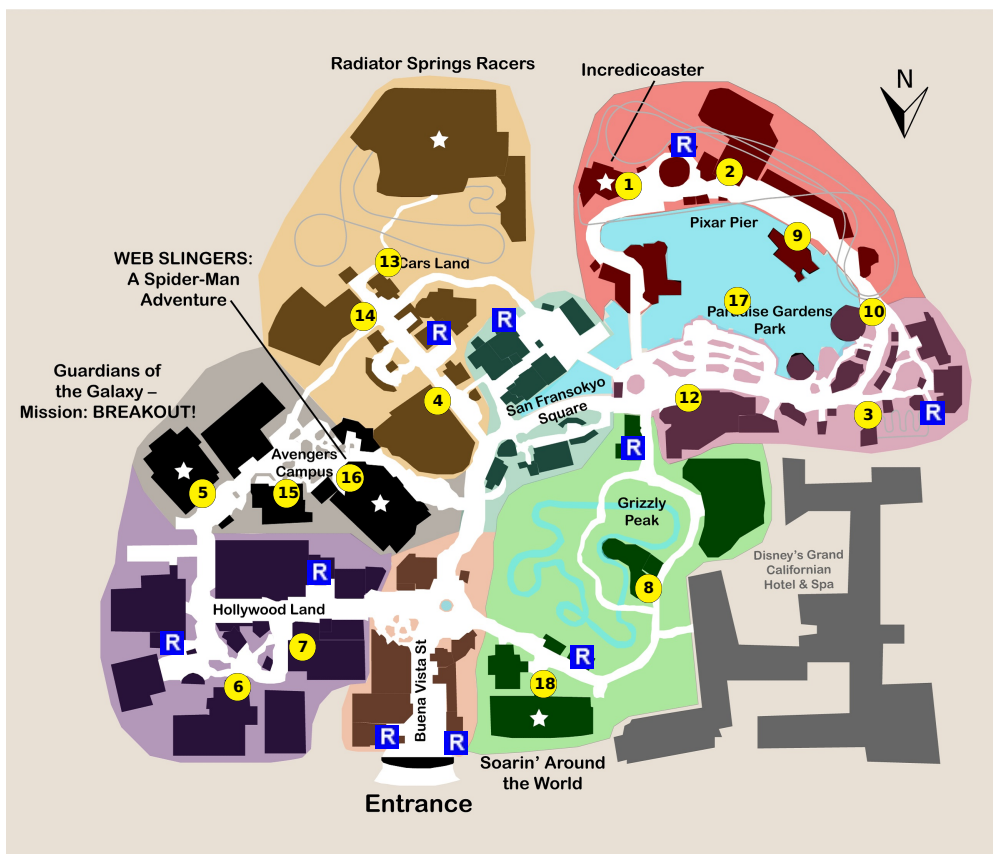

and lots more, subscribe at <https://touringplans.com/join>.

PARK
Disney California
Adventure Park

Starts at Main
Entrance

A Premium Touring Plan from
TouringPlans.com
Viewed on October 18,
2024

PLAN SUMMARY

Your Plan Steps

STEP

1) Incredicoaster

2) Toy Story Midway Mania!

3) Goofy's Sky School

4) Mater's Junkyard Jamboree

5) Guardians of the Galaxy - Mission: BREAKOUT!

6) Monsters, Inc. Mike & Sulley to the Rescue!

7) Mickey's PhilharMagic

8) Grizzly River Run

9) Pixar Pal-A-Round - Swinging

10) Silly Symphony Swings - Single

11) Rest

**** Staying inside the park**

Notes: Eat lunch. You should be near Boardwalk Pizza & Pasta, Paradise Garden Grill, or Corndog Castle.

12) The Little Mermaid ~ Ariel's Undersea Adventure

13) Radiator Springs Racers

Notes: This part of the plan leaves ample time to wait in line for Radiator Springs Racers. If you don't feel like waiting, consider using the single rider line to save time.