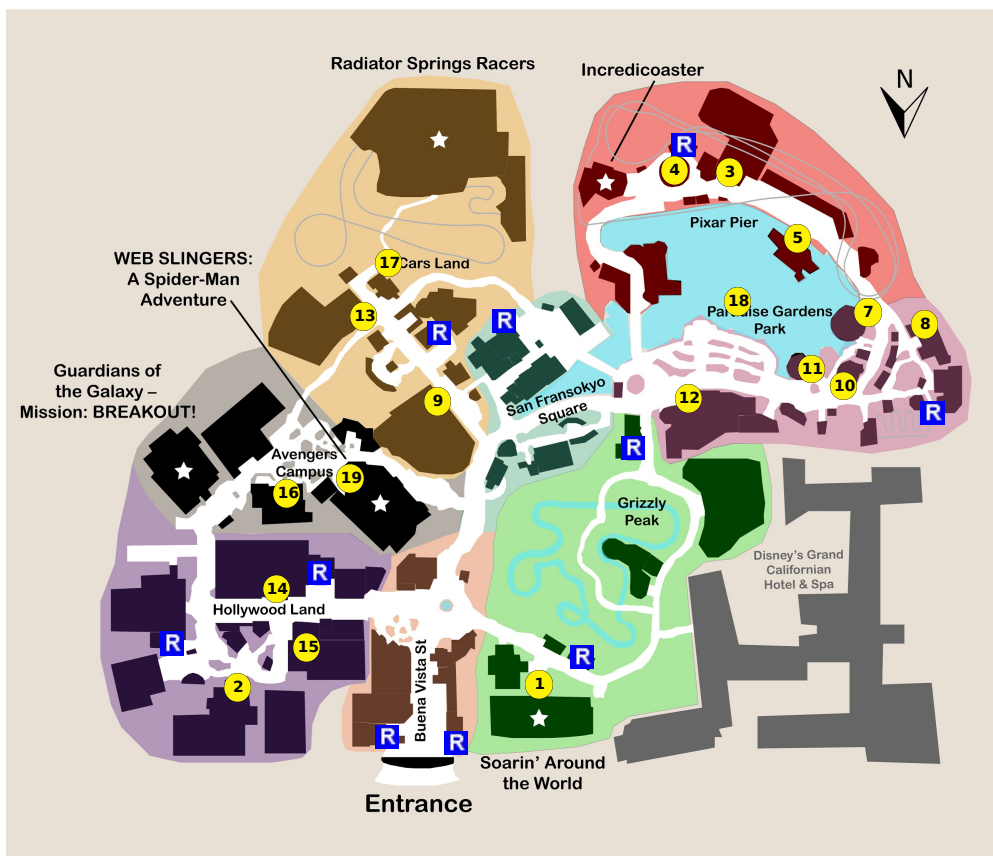

and lots more, subscribe at <https://touringplans.com/join>.

PARK
Disney California
Adventure Park

Starts at Main
Entrance

A Premium Touring Plan from
TouringPlans.com
Viewed on September 8,
2024

PLAN SUMMARY

This touring plan is for parents with children 40" tall and smaller. If the plan calls for you to experience an attraction that does not interest you, simply skip it and proceed with the plan. If you have kids who aren't eligible to ride, try switching off.

7) Silly Symphony Swings - Tandem

8) Boardwalk Pizza & Pasta

9) Mater's Junkyard Jamboree

10) Jumpin' Jellyfish

11) Golden Zephyr

12) The Little Mermaid ~ Ariel's Undersea Adventure

13) Luigi's Rollickin' Roadsters

15) Mickey's PhilharMagic

16) Pym Test Kitchen

17) Radiator Springs Racers

18) World of Color

Showtimes: 9:00pm, 10:30pm

19) WEB SLINGERS: A Spider-Man Adventure