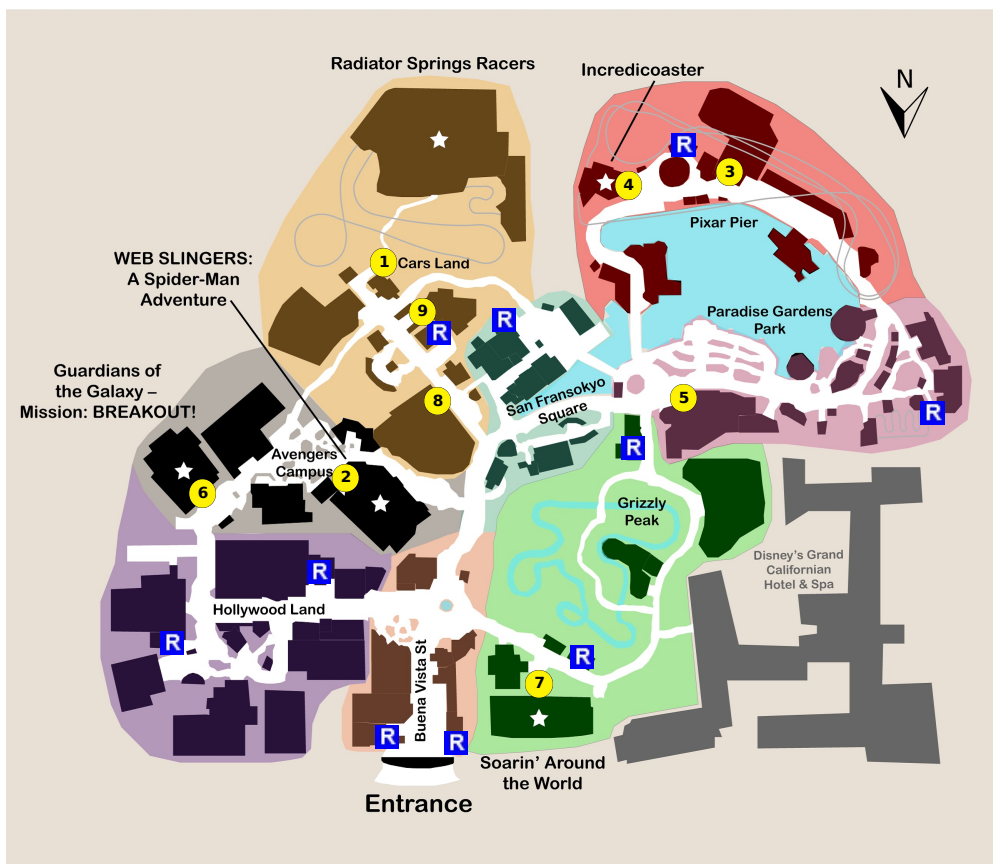

and lots more, subscribe at <https://touringplans.com/join>.

**PARK**  
Disney California  
Adventure Park

Starts at Main  
Entrance

**A Premium Touring Plan from  
TouringPlans.com**  
*Viewed on November 7,  
2024*

### **PLAN SUMMARY**

This plan is for groups who wish to visit both Disneyland and Disney California Adventure in one day. Most of the major/must see attractions are included for each park. The plan starts you off in DCA with Radiator Springs Racers, switching over to Disneyland in the afternoon, and finishing the night with Disneylands fireworks spectacular. Currently Disneyland Resort requires visitors to wait until 11:00 AM to park hop. On busier days some attractions, especially headliners, may need to be skipped. Warning: The one-day, two-parks plan is intense and requires a lot of walking.

### **PLAN SUMMARY**

This is Part 1 of a 1-day plan. See Part 2 at Disneyland.

7) Soarin' Around the World

8) Mater's Junkyard Jamboree

9) Flo's V8 Cafe

*Notes: Eat lunch at Flo's V8 Cafe in Cars Land.*

10) Park hop to Disneyland

**\*\* Leaving the park**

*Notes: Leave DCA and park hop to Disneyland.*