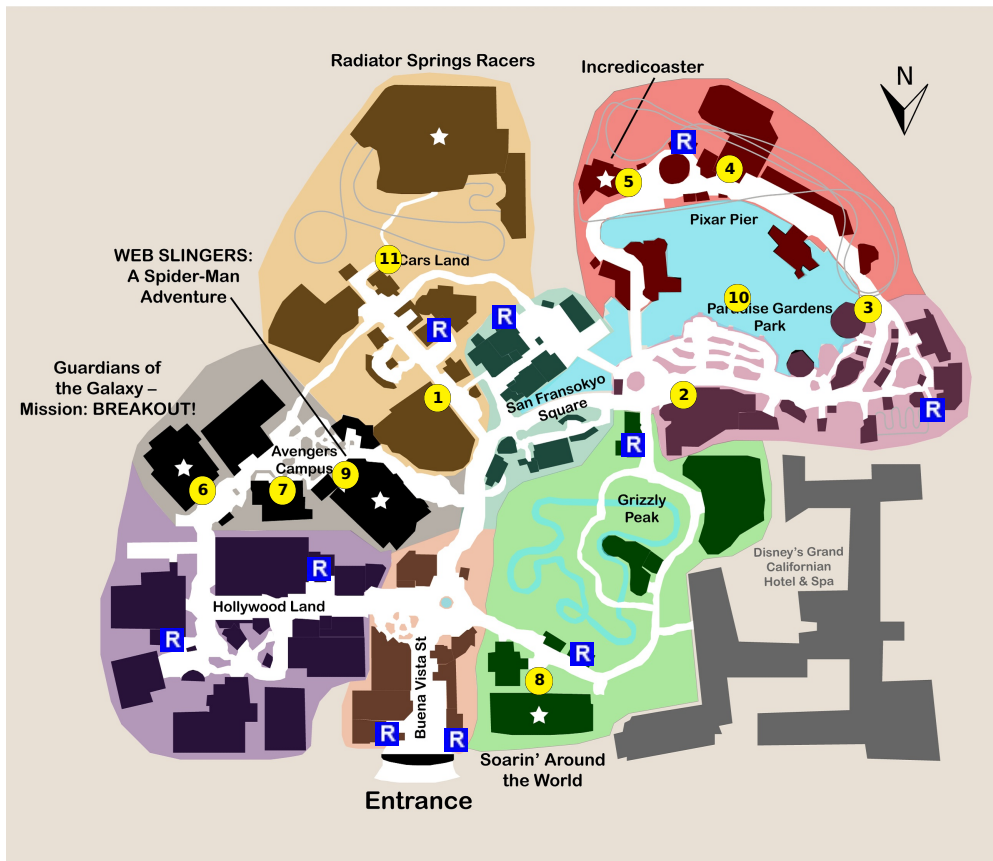

and lots more, subscribe at <https://touringplans.com/join>.

PARK
Disney California
Adventure Park

Starts at Main
Entrance

A Premium Touring Plan from
TouringPlans.com
*Viewed on September 8,
2024*

PLAN SUMMARY

This plan is for groups who wish to visit both Disneyland and Disney California Adventure in one day. Most of the major/must see attractions are included for each park. The plan starts you off in Disneyland with Space Mountain and Matterhorn. Arriving to the park early to rope drop is critical to completing this plan. The plan hops over to DCA after lunch. Warning: The one-day, two-parks plan is intense and requires a lot of walking. On busier days some attractions, especially headliners, may need to be skipped. Warning: The one-day, two-parks plan is intense and requires a lot of walking. Use the Disneyland app to obtain a virtual queue spot for World of Color at 12:00 pm sharp.

PLAN SUMMARY

This is Part 2 of a 1-day plan. See Part 1 at Disneyland.

Your Plan Steps

STEP

1) Mater's Junkyard Jamboree

2) The Little Mermaid ~ Ariel's Undersea Adventure

3) Silly Symphony Swings - Single

4) Toy Story Midway Mania!

10) World of Color

Showtimes: 9:00pm, 10:15pm

11) Radiator Springs Racers