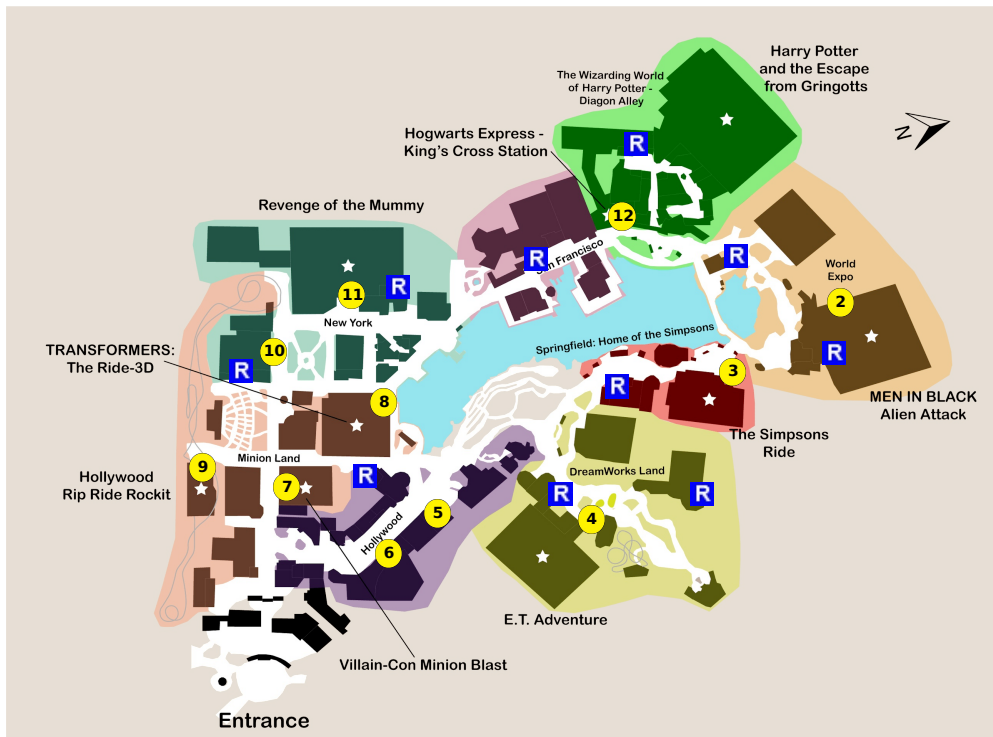

and lots more, subscribe at <https://touringplans.com/join>.

**PARK**  
Universal Studios Florida Starts at Hogwarts Express Arrival

**A Premium Touring Plan from TouringPlans.com**  
*Viewed on September 8, 2024*

### **PLAN SUMMARY**

This is part 2 of the Universal Orlando Highlights 1-Day/2-Park plan starting in Islands of Adventure. Two touring plans comprise this plan: This plan and Part 1 at IOA

### **PLAN SUMMARY**

Purchase your admission in advance and arrive at the Universal Studios Florida 90-120 minutes before official park opening. Check if any rides or shows are closed, and adjust touring plan. Select "Hogwarts Express Arrival" only if entering The Wizarding World before Early Entry officially begins; otherwise select "Main Entrance." Check [vltest.universalorlando.com](http://vltest.universalorlando.com) for Virtual Line reservations for Hagrid's Magical Creatures Motorbike Adventure starting at official park opening; if available, deviate from this plan when it's your turn and return to it after your ride. Alternative Plan (if eligible for Early Park Admission at IOA only): Arrive at IOA 90-120 minutes before official opening. Ride Hagrid's Motorbike Adventure, Forbidden Journey, and Flight of the Hippogriff at IOA when early entry begins, then ride the first Hogwarts Express of the morning to USF and follow this plan. Two plans comprise the "Universal Orlando Highlights One-Day/Two-Park Plan (Starting in IOA) WITH Early Entry": This Plan (Part 2 at USF) Part 1 (at IOA)

### STEP

1) **Hogwarts Express - Return Trip to King's Cross**

2) **MEN IN BLACK Alien Attack**

3) **The Simpsons Ride**

4) **E.T. Adventure**

5) **Universal Orlando's Horror Make-Up Show**

**Showtimes:** 10:00am, 10:45am, 11:30am, 12:30pm, 1:45pm, 2:30pm, 3:15pm, 4:00pm