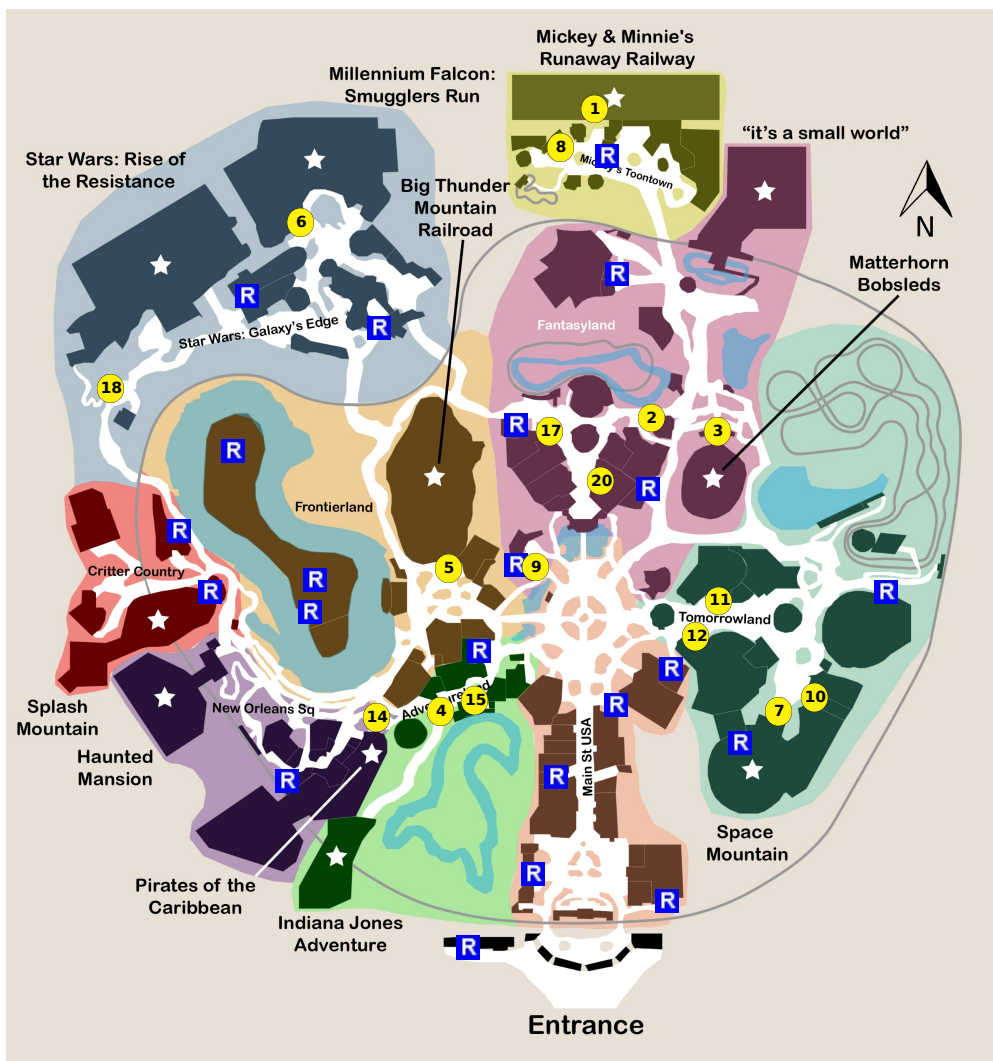

and lots more, subscribe at <https://touringplans.com/join>.

PARK
Disneyland
Park

Starts at Main
Entrance

**A Premium Touring Plan from
TouringPlans.com**
Viewed on September 8, 2024

PLAN SUMMARY

A one-day plan for parents with children ages 8 to 12. It includes every popular attraction with this age group, and sets aside ample time for lunch and dinner.

Your Plan Steps

STEP

1) Mickey & Minnie's Runaway Railway

2) Mad Tea Party

3) Matterhorn Bobsleds

4) Indiana Jones Adventure

5) Big Thunder Mountain Railroad

6) Millennium Falcon: Smugglers Run

7) Space Mountain

8) Mickey's House and Meet Mickey

9) Storytelling at Royal Theatre

Showtimes: 10:15am, 11:30am, 12:45pm, 2:30pm, 3:45pm, 5:00pm

10) Alien Pizza Planet

11) Buzz Lightyear Astro Blasters

12) Star Tours: The Adventures Continue

15) Jungle Cruise

16) Adventureland Treehouse inspired by Walt Disney's Swiss Family Robinson

17) Red Rose Taverne

18) Star Wars: Rise of the Resistance

Notes: Ride Star Wars: Rise of the Resistance before it closes at 9:00 PM (check with cast members in case it closes early during your visit).