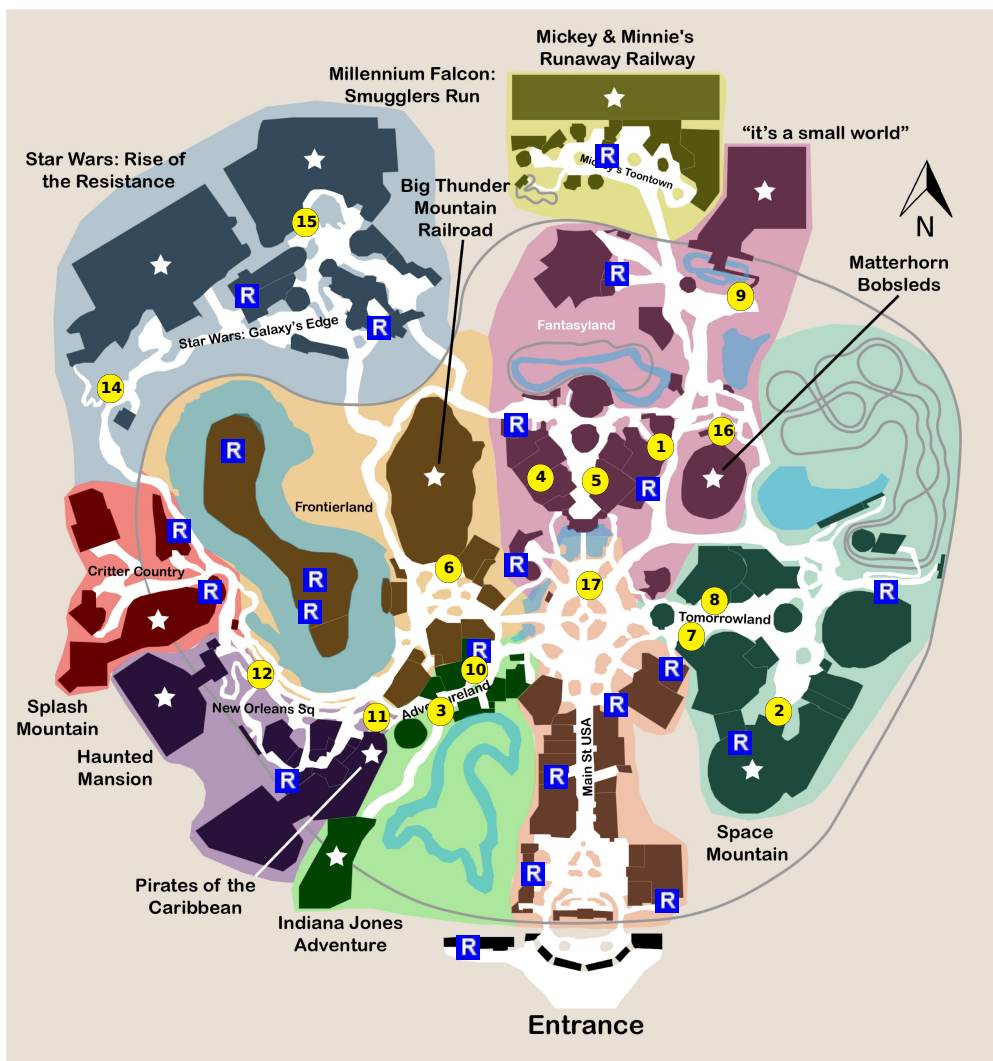

and lots more, subscribe at <https://touringplans.com/join>.

PARK
Disneyland
Park

Starts at Main
Entrance

A Premium Touring Plan from
TouringPlans.com
Viewed on September 8, 2024

PLAN SUMMARY

For those who want to sleep in and arrive late but still wish to see as much as possible.

Your Plan Steps

STEP

1) Alice in Wonderland

2) Space Mountain

Notes: Ride Space Mountain

3) Indiana Jones Adventure

Notes: Go to Adventureland and ride Indiana Jones Adventure

4) Snow White's Enchanted Wish

5) Peter Pan's Flight

6) Big Thunder Mountain Railroad

Notes: Enter Frontierland and ride Big Thunder Mountain Railroad

7) Star Tours: The Adventures Continue

Notes: Return to Tomorrowland and ride Star Tours

8) Buzz Lightyear Astro Blasters

9) "it's a small world"

10) Jungle Cruise

11) Pirates of the Caribbean

12) Haunted Mansion

13) Tiana's Palace

14) Star Wars: Rise of the Resistance

Notes: *Decide if your party wants to wait for Star Wars: Rise of the Resistance. If the wait is too long, head to Mickey & Minnie's Runaway Railway. Note: Rise of the Resistance usually closes long before the park closes.*