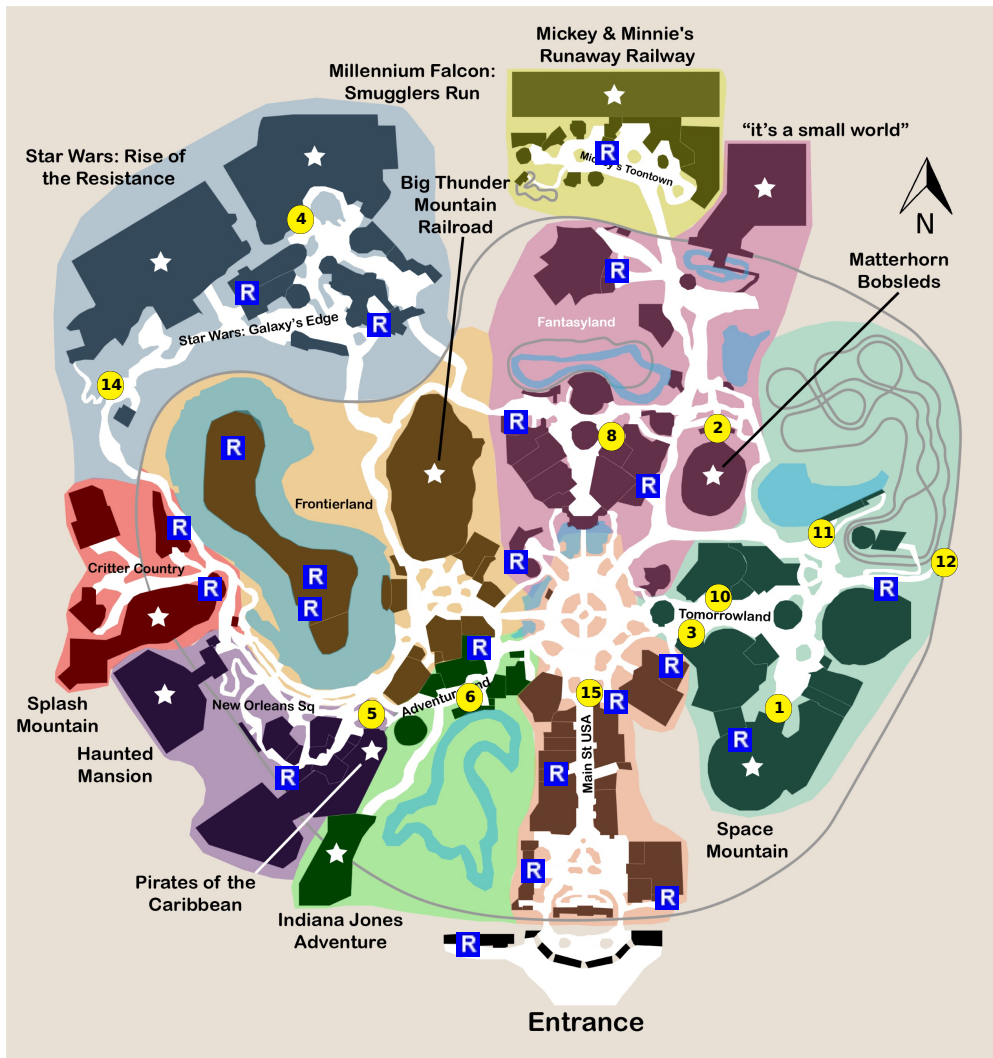

and lots more, subscribe at <https://touringplans.com/join>.

PARK
Disneyland
Park

Starts at Main
Entrance

**A Premium Touring Plan from
TouringPlans.com**
Viewed on October 18, 2024

PLAN SUMMARY

These day-and-a-half plans work perfectly if you're arriving in Anaheim late in the morning of your first vacation day, and can't wait to start touring. They also work great for families who want to sleep in one morning after spending a full day in the Disneyland the day before. Steps include live entertainment like Mickey and the Magical Map show, plus classic attractions, such as Space Mountain, Splash Mountain and Haunted Mansion. The first day ends with the Disneyland Forever fireworks spectacular, while the second ends with Fantasmic.

Your Plan Steps

STEP

1) Space Mountain

2) Matterhorn Bobsleds

3) Star Tours: The Adventures Continue

4) Millennium Falcon: Smugglers Run

5) Pirates of the Caribbean

6) Jungle Cruise

7) Rest

** Staying inside the park
Notes: Eat lunch

8) Mr. Toad's Wild Ride

9) "Magic Happens" Parade

Showtimes: 3:00pm, 5:30pm

10) Buzz Lightyear Astro Blasters

11) Finding Nemo Submarine Voyage

12) Disneyland Railroad Tomorrowland Station

Notes: Take a grand circle tour of the entire park on the Disneyland Railroad.

13) Rest

**** Staying inside the park**

Notes: *Eat dinner*

14) Star Wars: Rise of the Resistance

15) Mickey's Mix Magic

Showtime: 9:30pm
