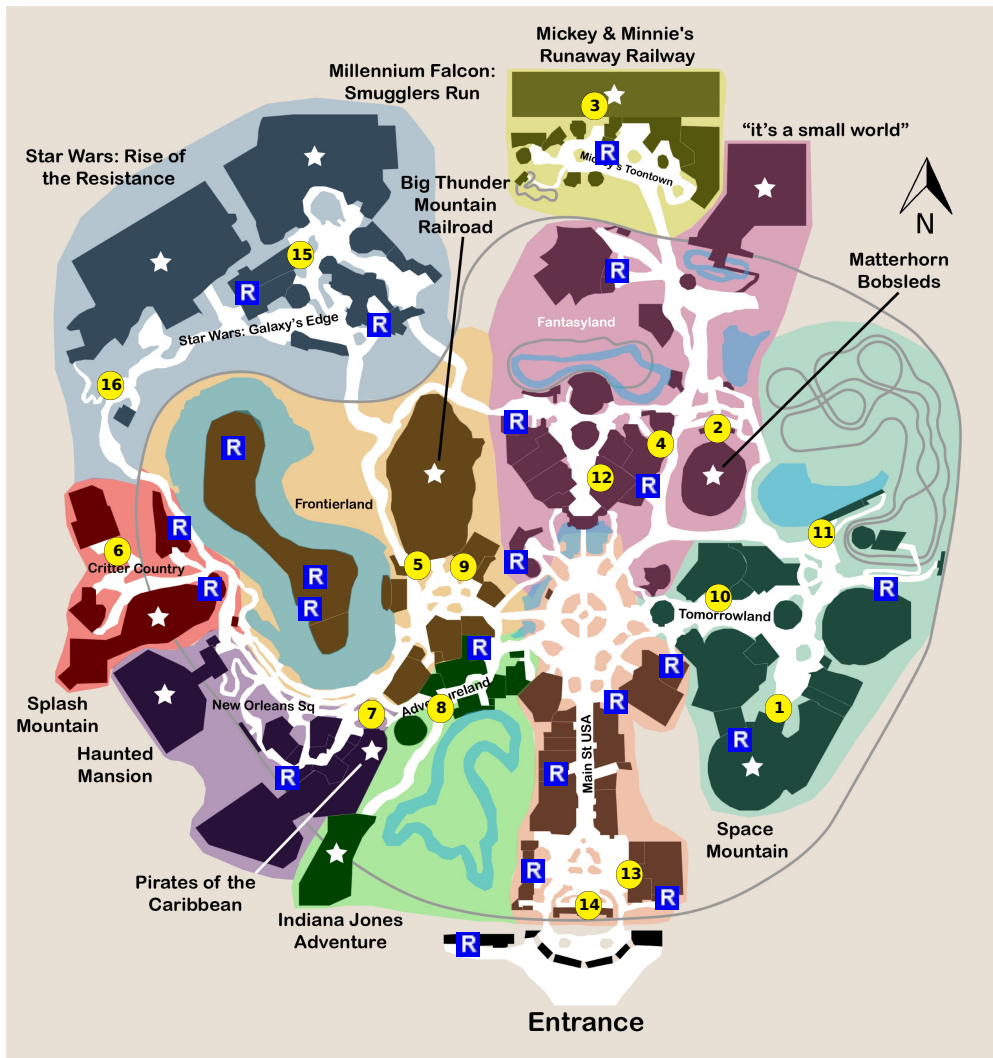

Your Plan Steps

STEP

1) Space Mountain

2) Matterhorn Bobsleds

3) Mickey & Minnie's Runaway Railway

4) Alice in Wonderland

5) Big Thunder Mountain Railroad

6) The Many Adventures of Winnie the Pooh

7) Pirates of the Caribbean

8) Indiana Jones Adventure

9) Rancho del Zocalo Restaurante

10) Buzz Lightyear Astro Blasters

11) Finding Nemo Submarine Voyage

12) Peter Pan's Flight

Notes: Ride Peter Pan's Flight if the wait time is under 30 minutes.

13) The Disneyland Story presenting Great Moments with Mr. Lincoln